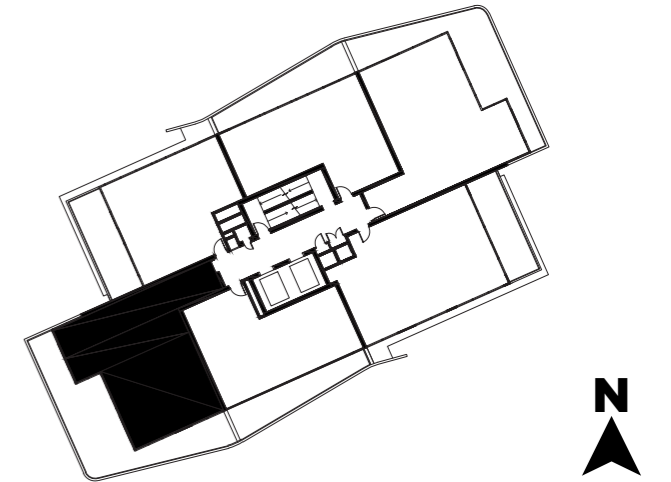

FLOOR PLAN

APT	LOT
505	9
605	15
705	21
805	27
1405	62

0 0.5 1 1.5 2 2.5m

SCALE 1:50

AVANTÉ

LOCATION MAP

TWO BEDROOM, TWO BATHROOM

Internal Area: 81sqm

External Area: 46sqm

Total Area: 127sqm

WWW.AVANTE.LIFE

DISCLAIMER: All apartments subject to contract and availability. Images showing the building, interiors and views are computer generated prior to construction and indicative only. Dimensions, layouts, finishes and specifications are subject to change and may differ from those shown. Views differ between apartments, furniture, plantings and interior décor items. Furniture and plantings are for decorative purposes only and are not included.