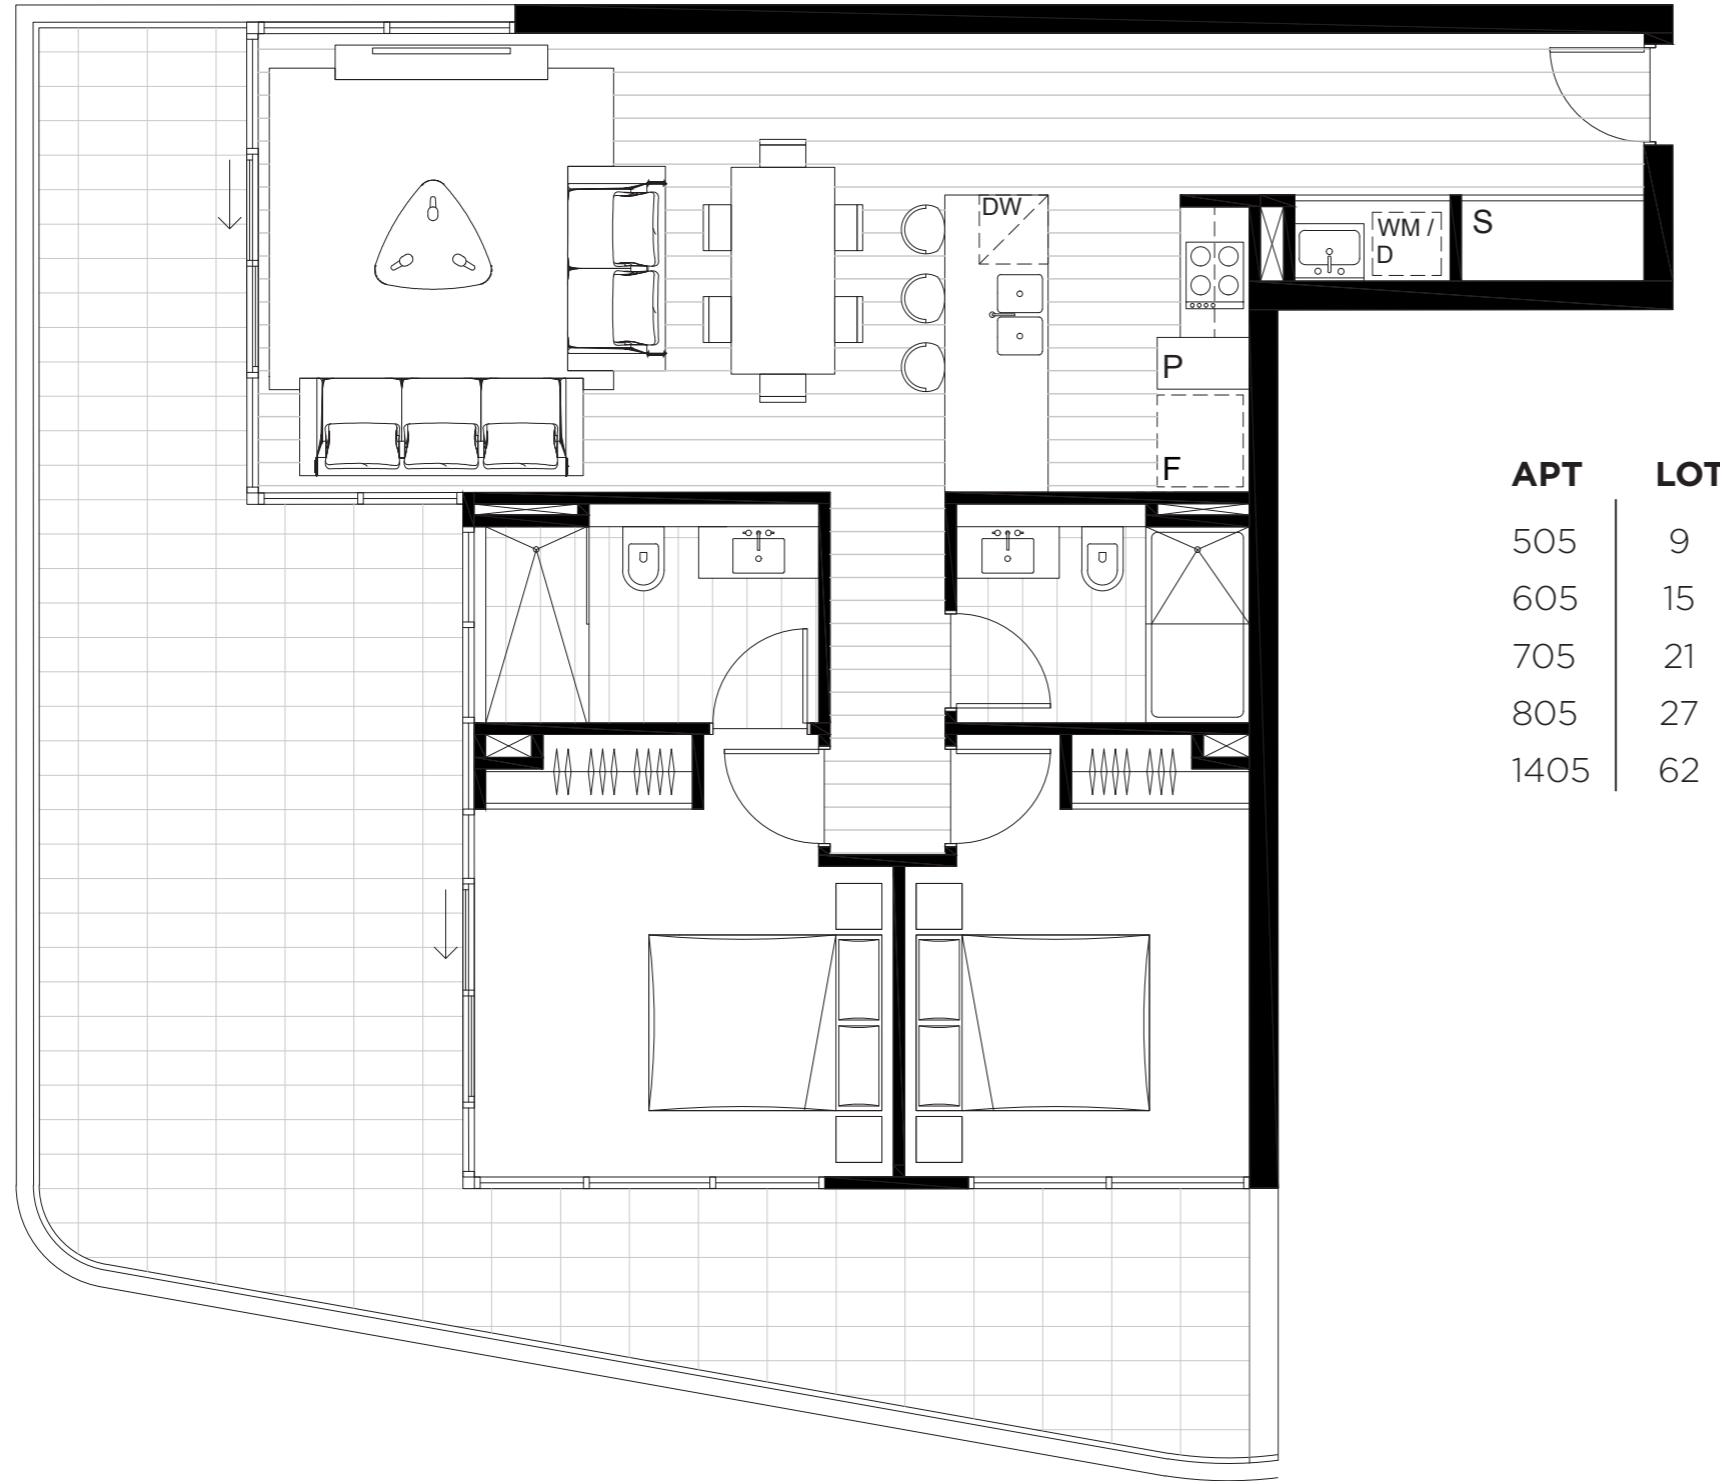

FLOOR PLAN

APT	LOT
505	9
605	15
705	21
805	27
1405	62

0 0.5 1 1.5 2 2.5m

SCALE 1:50

AVANTÉ

LOCATION MAP

TWO BEDROOM, TWO BATHROOM

Internal Area: 81sqm

External Area: 46sqm

Total Area: 127sqm

WWW.AVANTE.LIFE

DISCLAIMER: All apartments subject to contract and availability. Images showing the building, interiors and views are computer generated prior to construction and indicative only. Dimensions, layouts, finishes and specifications are subject to change and may differ from those shown. Views differ between apartments, furniture, plantings and interior décor items. Furniture and plantings are for decorative purposes only and are not included.